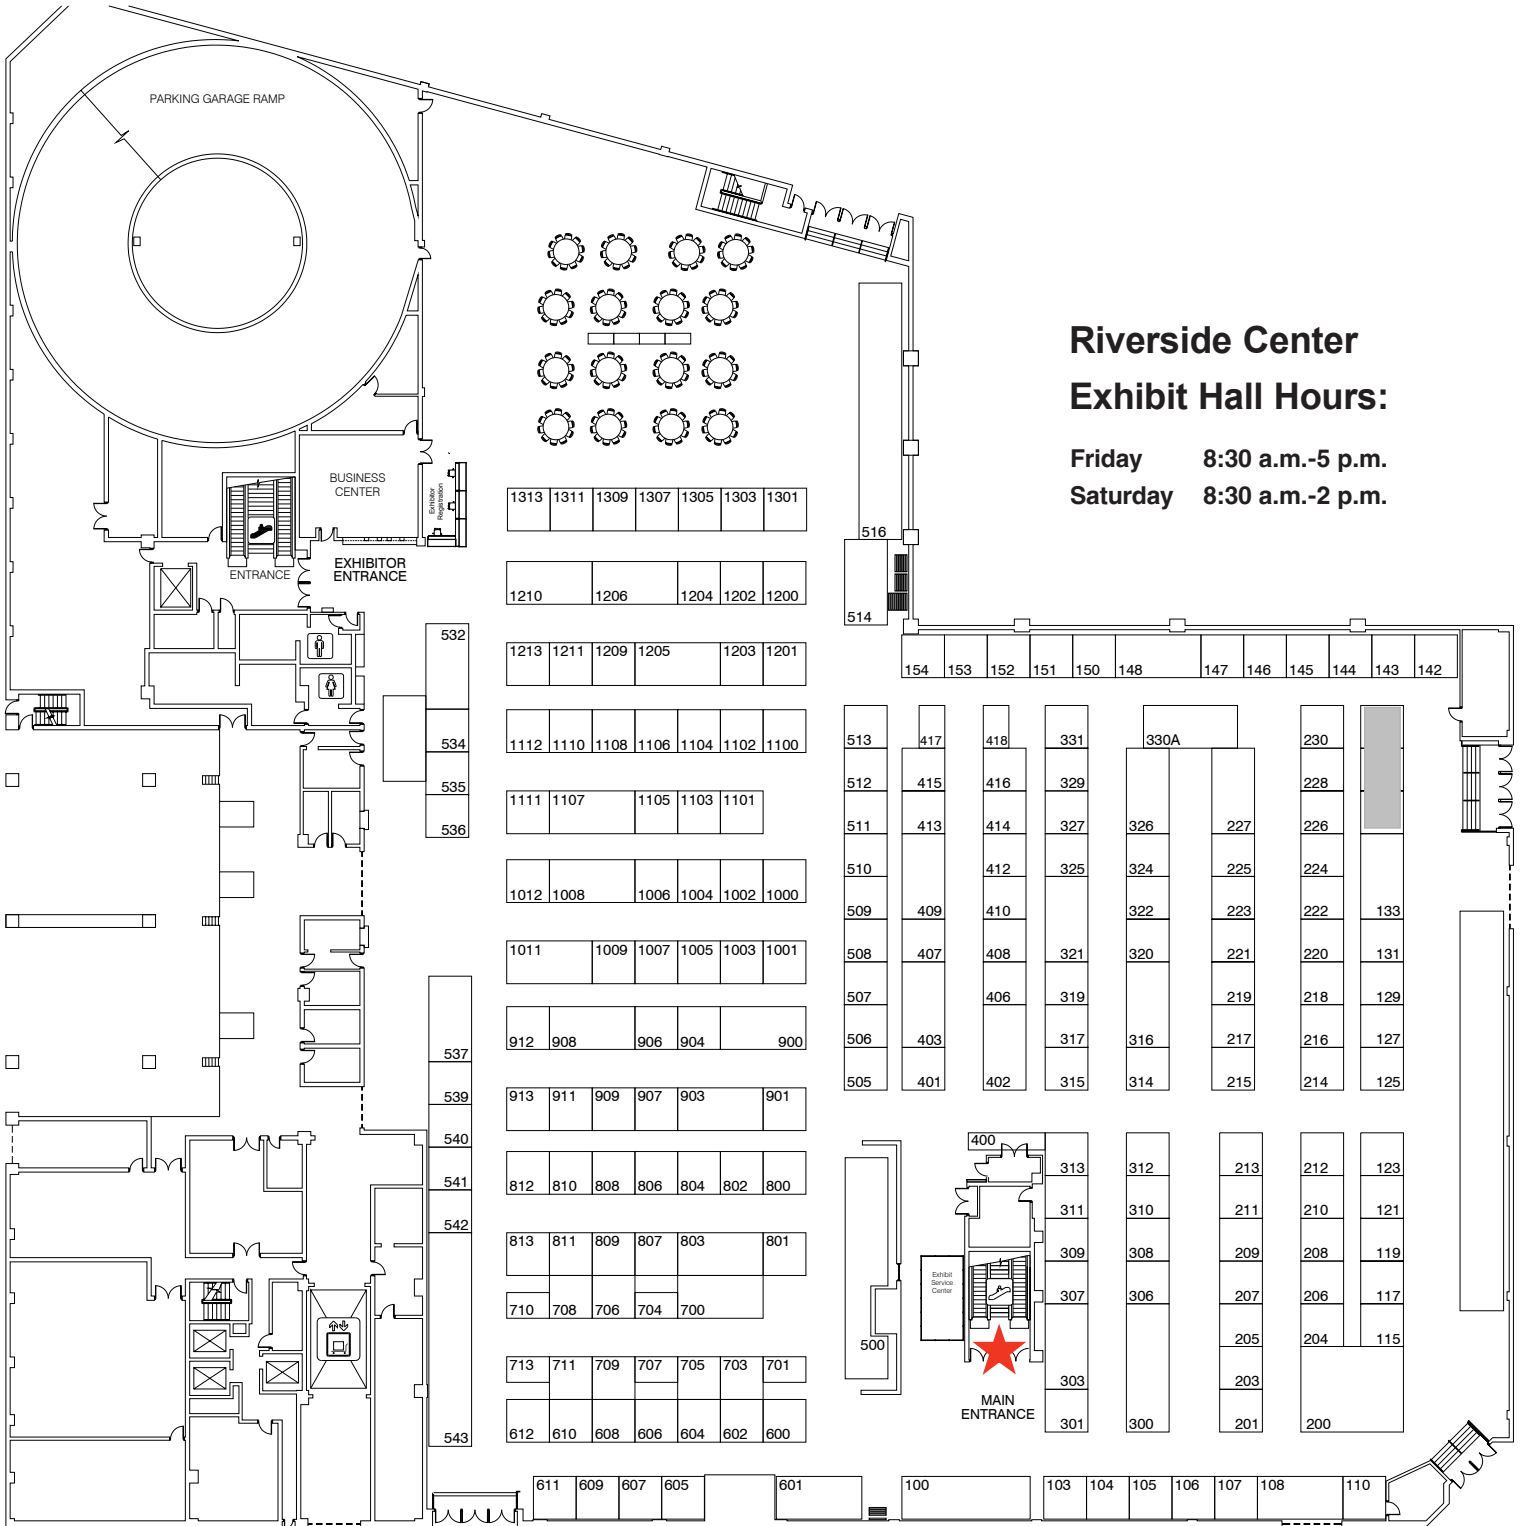

EXHIBIT HALL MAP

Hyatt Regency Chicago, 151 East Wacker Drive, Chicago

LEADING BY LEARNING
 85th Joint Annual Conference
 November 17-19, 2017 ■ Chicago
 #ILjac17

Riverside Center

Exhibit Hall Hours:

Friday 8:30 a.m.-5 p.m.